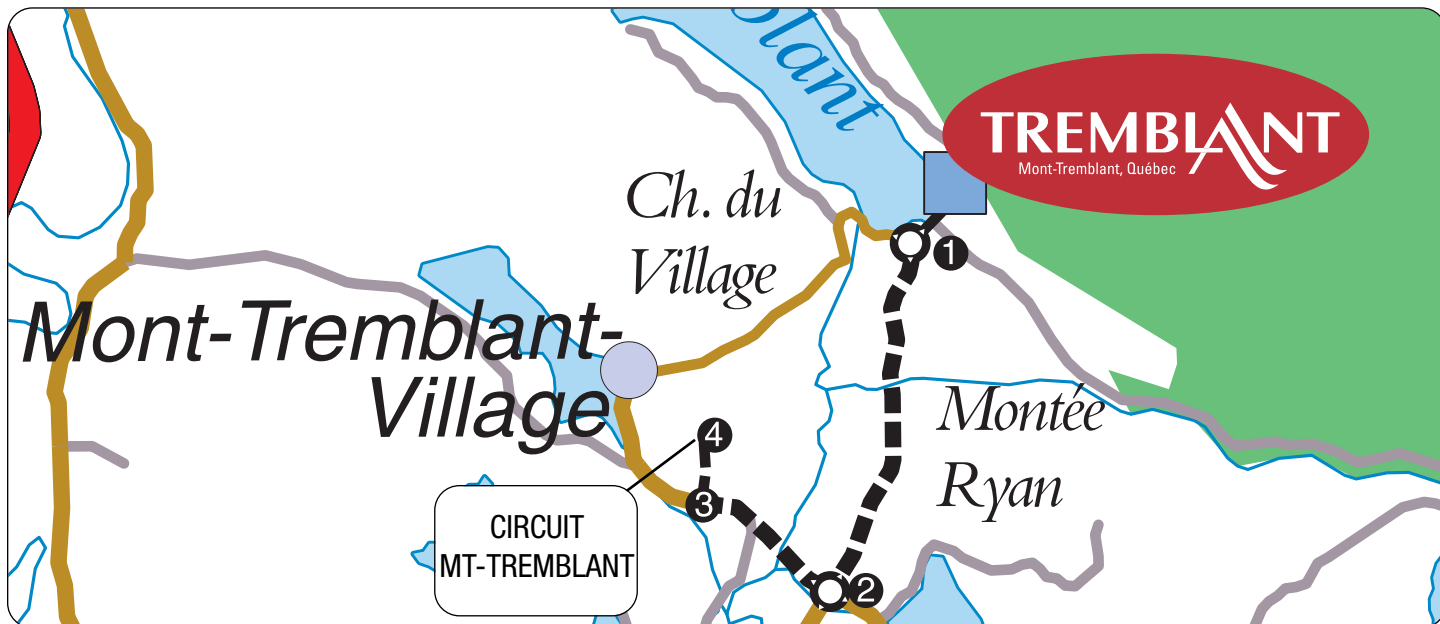

CIRCUIT MONT-TREMBLANT

CIRCUIT MONT-TREMBLANT | DIRECTIONS

CALL **819-681-4853** FOR DRIVING ASSISTANCE

HOW TO GET THERE FROM TREMBLANT (10 minute drive)

- 1 Exit Tremblant resort via Montée Ryan.
- 2 At the large traffic-circle adjacent to the Tourist Information Centre turn right on Chemin du Village towards old Tremblant Village, continue for approximately 1 km.
- 3 Turn right at the main entrance to the Circuit Mont-Tremblant just after the fire station.

HOW TO GET THERE FROM MONTRÉAL

- From the 117 North, take exit 119 to access Montée Ryan.
- At the traffic-circle adjacent to the Tourist Information Centre, turn left on Chemin du Village towards old Tremblant Village, continue for approximately 1 km.
- Turn right at the main entrance to the Circuit Mont-Tremblant just after the fire station.